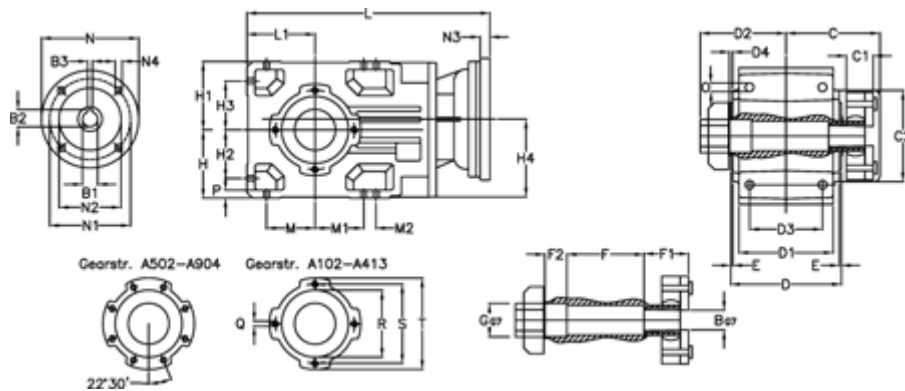

Article number: 296003503666345

Description: Bevel helical gearbox
A352QF35-36,6-P112B5

Measures

B = 35	D1 = 166	F2 = 53	L = 389.0	N3 = 4,5
B1 = 28	D2 = 80	G = 42	L1 = 100	N4 = M12x16
B2 = 31.3	D3 = 135	GA = 43	M = 73.0	O = 12.0
B3 = 8	d4 = 5.0	H = 100	M1 = 73.0	P = 11
C = 70.0	Description = A352 QF-xx P112 B5	H1 = 100	M2 = 11	Q = M10x17
C1 = 24	E = 3.5	H2 = 73.0	N = 250	R = 110
C2 = 90.0	F = 12.0	H3 = 73.0	N1 = 215	S = 130
D = 173	F1 = 48.0	H4 = 114.0	N2 = 180	T = 150